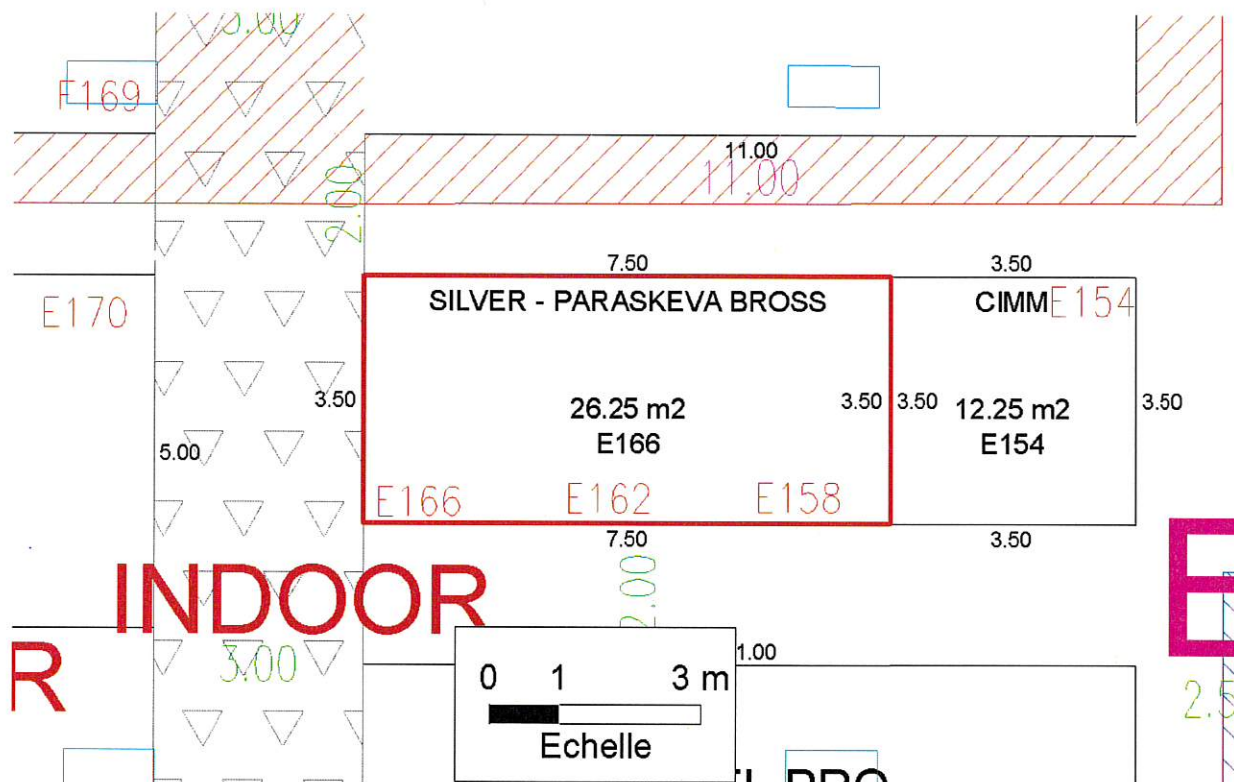

STAND LOCATION AND NEIGHBOURING STANDS

This map is only contractual for the stand location proposed. The neighbouring stands or isle stand splitting are opened to modification until the opening of the show.

STAND LOCATION AND NEIGHBOURING STANDS Pav. 3

This map is only contractual for the stand location proposed. The neighbouring stands or isle stand splitting are opened to modification until the opening of the show.

ECHELLE :

EH2018-H4

STAND LOCATION AND NEIGHBOURING STANDS

This map is only contractual for the stand location proposed. The neighbouring stands or isle stand splitting are opened to modification until the opening of the show.

STAND LOCATION AND NEIGHBOURING STANDS Pav. 4

This map is only contractual for the stand location proposed. The neighbouring stands or isle stand splitting are opened to modification until the opening of the show.