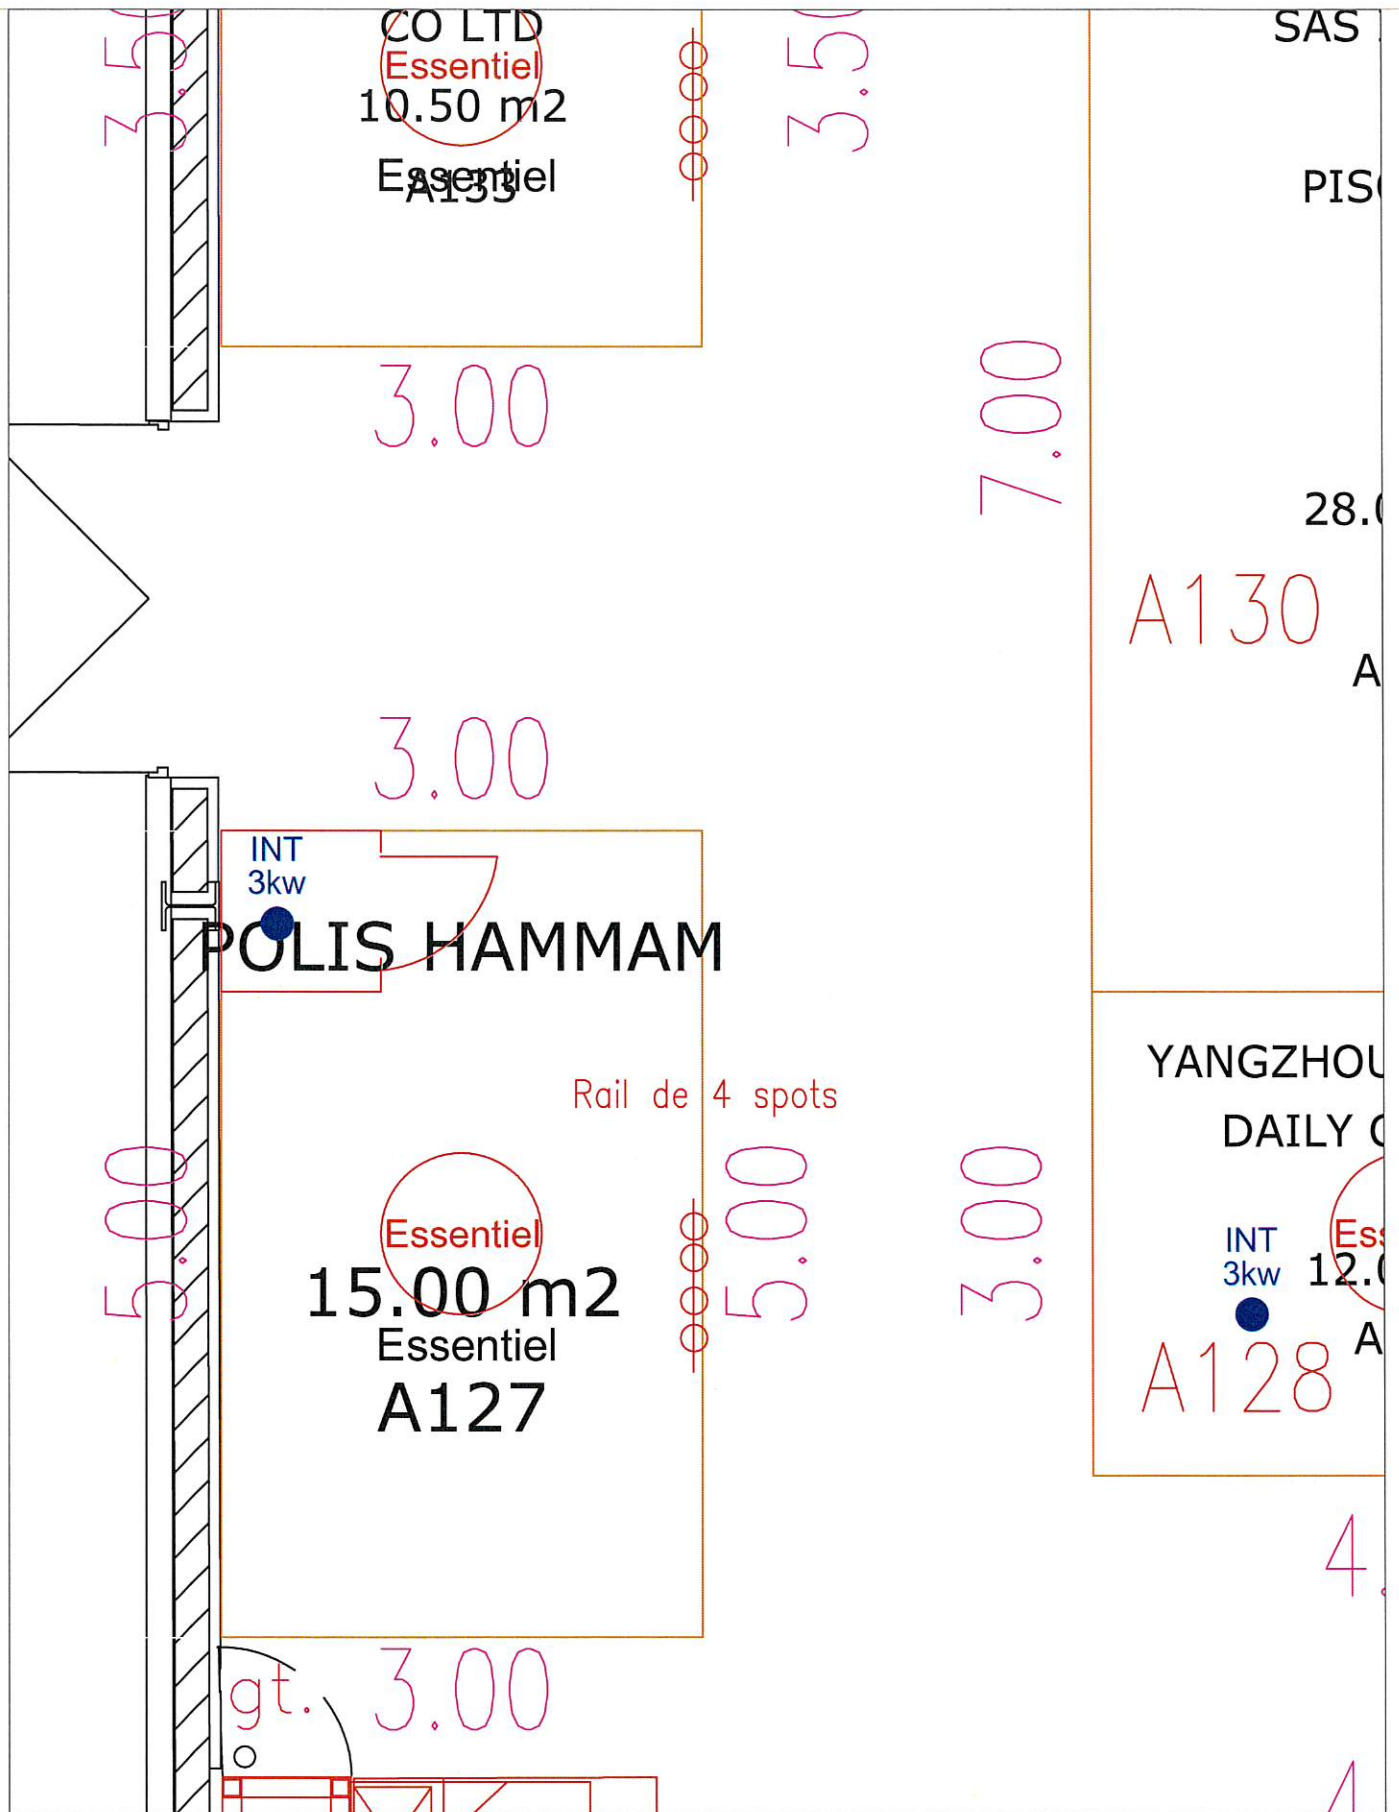

STAND LOCATION AND NEIGHBOURING STANDS

This map is only contractual for the stand location proposed. The neighbouring stands or isle stand splitting are opened to modification until the opening of the show.

STAND LOCATION AND NEIGHBOURING STANDS Pav. 3

This map is only contractual for the stand location proposed. The neighbouring stands or isle stand splitting are opened to modification until the opening of the show.

ECHELLE :

EH2018-H4

STAND LOCATION AND NEIGHBOURING STANDS

This map is only contractual for the stand location proposed. The neighbouring stands or isle stand splitting are opened to modification until the opening of the show.

STAND LOCATION AND NEIGHBOURING STANDS Pav. 4

This map is only contractual for the stand location proposed. The neighbouring stands or isle stand splitting are opened to modification until the opening of the show.